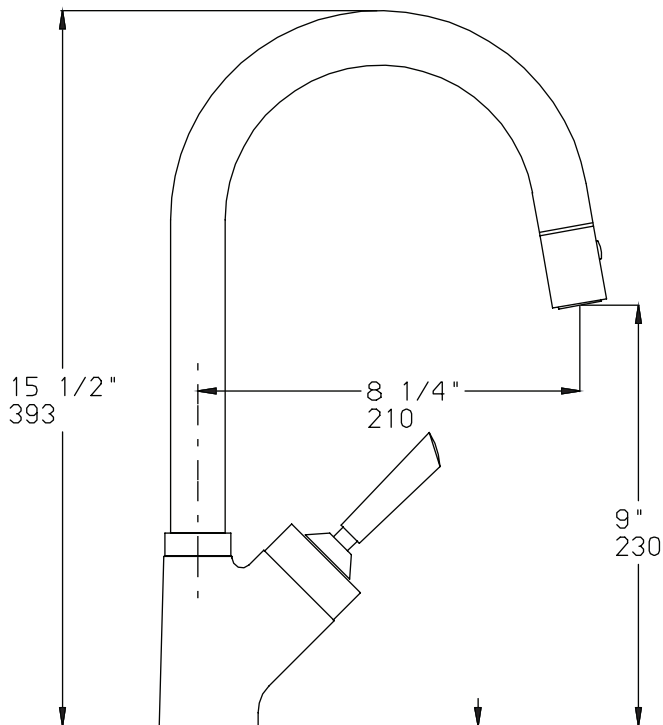

Avante-Garde Joystick Pull-Down Kitchen Faucet

FA014 | Stainless Steel

HÄHN[®]

Features and Product Information

- Unique joystick design
- Pull-down sprayhead with single water flow option
- High-arch swivel spout
- Stainless Steel Finish
- Extra long (60") double-braided stainless steel hose
- Ceramic disc cartridge for trouble-free service
- Solid brass construction

Technical Diagram